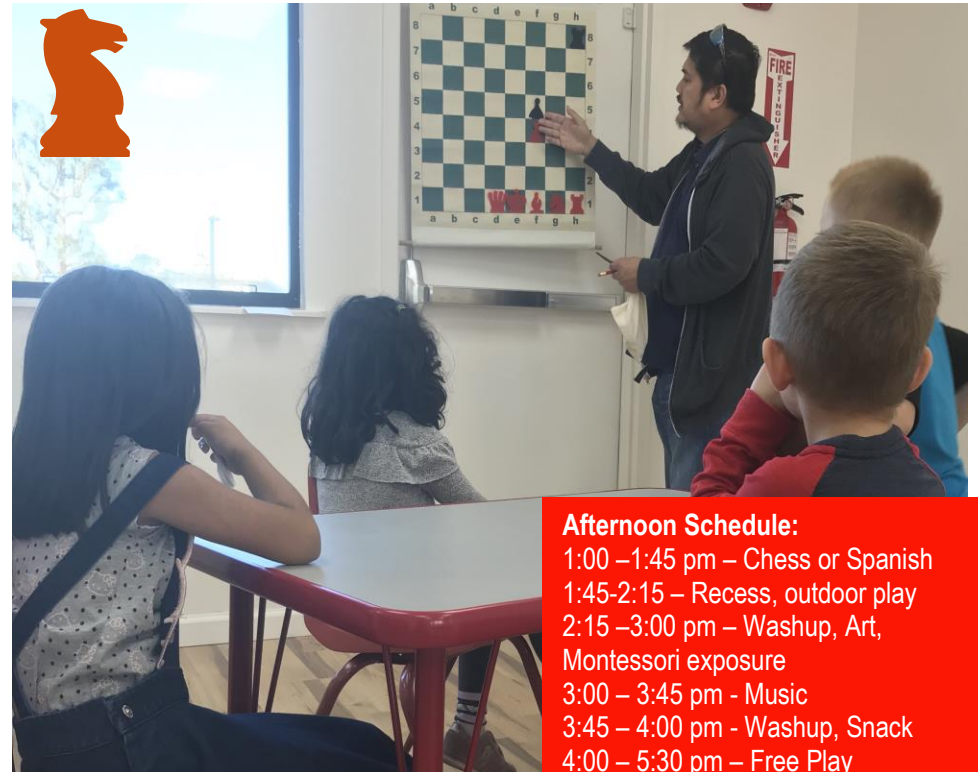

Afternoon Schedule:

1:00 –1:45 pm – Chess or Spanish
1:45-2:15 – Recess, outdoor play
2:15 –3:00 pm – Washup, Art,
Montessori exposure
3:00 – 3:45 pm - Music
3:45 – 4:00 pm - Washup, Snack
4:00 – 5:30 pm – Free Play